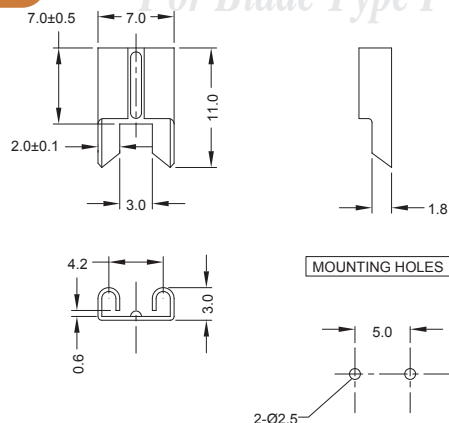

# P.C. Board Mount Fuse Clips

Part No. 41111901424

For Blade Type Fuses

Scale: mm

## Specifications

### Electrical:

|                         |                   |
|-------------------------|-------------------|
| Metal Material          | Spring Bronze     |
| Material Thickness (mm) | 0.35t             |
| Suitable Rated Current  | 15A Max.          |
| Finishing               | Bright Tin Plated |

\* Other Finishing & Material Available Upon Request  
\* Lead (Pb) Free Plating Available Upon Request

Part No. 41111902424

For Blade Type Fuses

Scale: mm