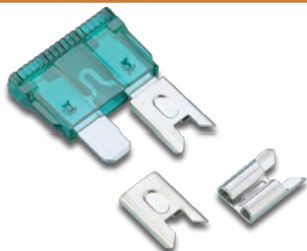

# P.C. Board Mount Fuse Clips

Part No. 41111901424

For Blade Type Fuses

Scale: mm

### Electrical:

|                         |                   |
|-------------------------|-------------------|
| Metal Material          | Spring Bronze     |
| Material Thickness (mm) | 0.35t             |
| Suitable Rated Current  | 15A Max.          |
| Finishing               | Bright Tin Plated |

\* Other Finishing & Material Available Upon Request  
\* Lead (Pb) Free Plating Available Upon Request

Part No. 41111902424

For Blade Type Fuses

Scale: mm