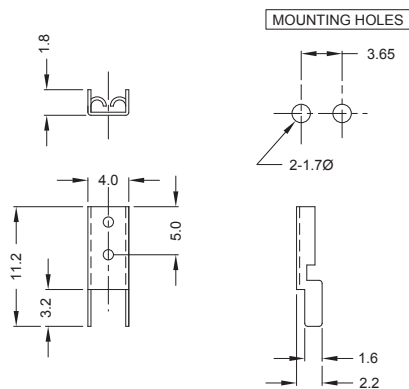

## Specifications

### Electrical:

|                         |                   |
|-------------------------|-------------------|
| Metal Material          | Spring Bronze     |
| Material Thickness (mm) | 0.35t             |
| Suitable Rated Current  | 15A Max.          |
| Finishing               | Bright Tin Plated |
| Style                   | Horizontal Type   |

\* Other Finishing & Material Available Upon Request  
\* Lead (Pb) Free Plating Available Upon Request

Part No. 41111101424

For Mini Blade Type Fuses

Scale: mm