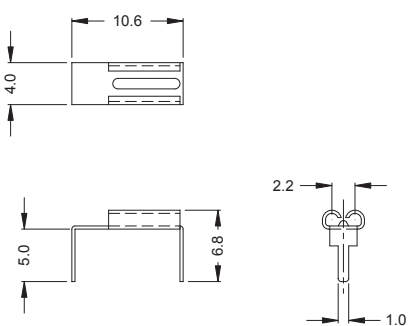

## Specifications

### Electrical:

|                         |                   |
|-------------------------|-------------------|
| Metal Material          | Spring Bronze     |
| Material Thickness (mm) | 0.3t              |
| Suitable Rated Current  | 15A Max.          |
| Finishing               | Bright Tin Plated |

\* Other Finishing & Material Available Upon Request  
\* Lead (Pb) Free Plating Available Upon Request

Part No. 41111102424

For Mini Blade Type Fuses

Scale: mm