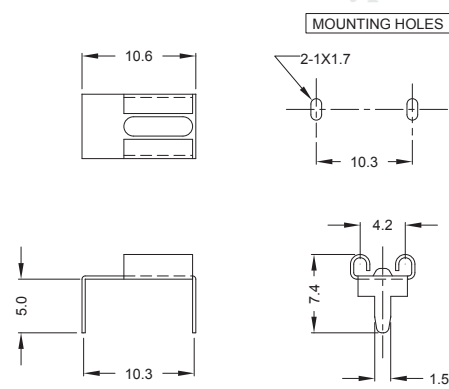

\* Other Finishing & Material Available Upon Request  
\* Lead (Pb) Free Plating Available Upon Request

Part No. 41111902424

For Blade Type Fuses

Scale: mm