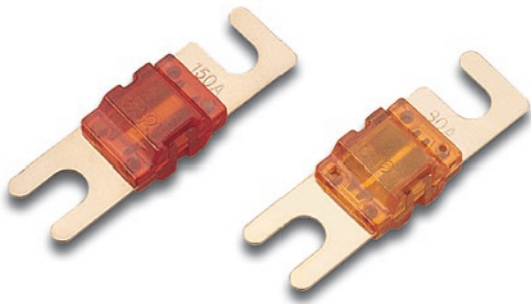

Mini Fuse Strips With Housing

RoHS

Part No. **1539** series

- For High Performance And High Power Audio Systems, Also Use For Lift Trucks And Other Battery Operated Systems
- Body Material: Polycarbonate
- Metal Element: Brass / Copper With Gold Plating

• Option: Metal Element Without Gold Plating Available Part No. 1548

Scale: mm

Specifications

Opening Time / Pre-arcing Time:

In	1.1 In	1.5 In		2.0 In		3.0 In	
		Min.	Max.	Min.	Max.	Min.	Max.
30 - 200A	> 4 Hours	90 s	3600 s	55 s	100 s	0.55 s	15 s

Ordering Information:

Part Number	Ampere (A)	Voltage (VDC)	Body Color
15392300200	30 A	32 V	Orange
15392400200	40 A	32 V	Green
15392500200	50 A	32 V	Red
15392600200	60 A	32 V	Yellow
15392700200	70 A	32 V	Brown
15392800200	80 A	32 V	Clear
15393100200	100 A	32 V	Blue
15393125200	125 A	32 V	Pink
15393150200	150 A	32 V	Gray
15393200200	200 A	32 V	Violet

Ordering Information: Element Without Gold Plating

Part Number	Ampere (A)	Voltage (VDC)	Body Color
15482300200	30 A	32 V	Orange
15482400200	40 A	32 V	Green
15482500200	50 A	32 V	Red
15482600200	60 A	32 V	Yellow
15482700200	70 A	32 V	Brown
15482800200	80 A	32 V	Clear
15483100200	100 A	32 V	Blue
15483125200	125 A	32 V	Pink
15483150200	150 A	32 V	Gray
15483200200	200 A	32 V	Violet