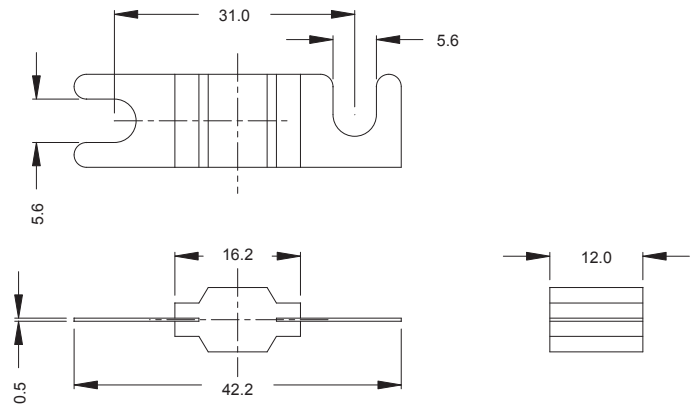

Mini Fuse Strips With Housing

RoHS

Part No. **1539** series

- For High Performance And High Power Audio Systems, Also Use For Lift Trucks And Other Battery Operated Systems
- Body Material: Polycarbonate
- Metal Element: Brass / Copper With Gold Plating

• Option: Metal Element Without Gold Plating Available Part No. 1548

Scale: mm

Specifications

Opening Time / Pre-arcing Time:

In	1.1 In	1.5 In		2.0 In		3.0 In	
		Min.	Max.	Min.	Max.	Min.	Max.
30 - 200A	> 4 Hours	90 s	3600 s	55 s	100 s	0.55 s	15 s

Ordering Information:

Part Number	Ampere (A)	Voltage (VDC)	Body Color
15392300200	30 A	32 V	Orange
15392400200	40 A	32 V	Green
15392500200	50 A	32 V	Red
15392600200	60 A	32 V	Yellow
15392700200	70 A	32 V	Brown
15392800200	80 A	32 V	Clear
15393100200	100 A	32 V	Blue
15393125200	125 A	32 V	Pink
15393150200	150 A	32 V	Gray
15393200200	200 A	32 V	Violet

Ordering Information: Element Without Gold Plating

Part Number	Ampere (A)	Voltage (VDC)	Body Color
15482300200	30 A	32 V	Orange
15482400200	40 A	32 V	Green
15482500200	50 A	32 V	Red
15482600200	60 A	32 V	Yellow
15482700200	70 A	32 V	Brown
15482800200	80 A	32 V	Clear
15483100200	100 A	32 V	Blue
15483125200	125 A	32 V	Pink
15483150200	150 A	32 V	Gray
15483200200	200 A	32 V	Violet