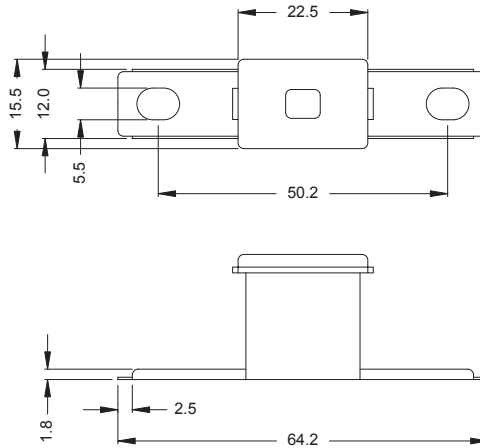

# Fuse Links - 13/16" Bent - Male Type

RoHS

Part No. **1513** series

- For Japanese Cars Use
- Fuses Are Color-Coded For Easy Amperage Identification
- 13/16" Bolt Terminals
- 62mm Fuse Link

Scale: mm

## Specifications

### Opening Time / Pre-arcing Time:

In	1.1 In	2.0 In		3.0 In		5.0 In	
		Min.	Max.	Min.	Max.	Min.	Max.
20-120A	> 4 Hours	5 s	100 s	0.5 s	15 s	-	3 s

### Ordering Information:

Part Number	Ampere (A)	Voltage (VDC)	Body Color
15132200400	20 A	32 V	○ White
15132300400	30 A	32 V	● Pink
15132400400	40 A	32 V	● Green
15132500400	50 A	32 V	● Red
15132600400	60 A	32 V	● Yellow
15132700400	70 A	32 V	● Brown
15132800400	80 A	32 V	● Black
15133100400	100 A	32 V	● Blue
15133120400	120 A	32 V	● Gray