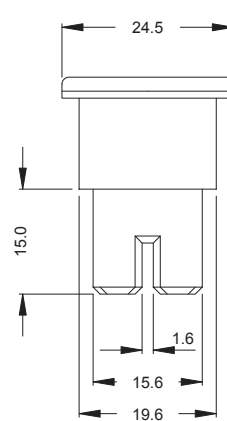

Fuse Links - Female Type

RoHS

Part No. **1508** series

- For Japanese Car Use
- Fuses Are Color-Coded For Easy Amperage Identification
- Female Terminations

Scale: mm

Specifications

Opening Time / Pre-arcing Time:

In	1.1 In	2.0 In		3.0 In		5.0 In	
		Min.	Max.	Min.	Max.	Min.	Max.
20-120A	> 4 Hours	5 s	100 s	0.5 s	15 s	-	3 s

Ordering Information:

Part Number	Amperage (A)	Voltage (VDC)	Body Color
15082200400	20 A	32 V	○ White
15082300400	30 A	32 V	● Pink
15082400400	40 A	32 V	● Green
15082500400	50 A	32 V	● Red
15082600400	60 A	32 V	● Yellow
15082700400	70 A	32 V	● Brown
15082800400	80 A	32 V	● Black
15083100400	100 A	32 V	● Blue
15083120400	120 A	32 V	● Gray