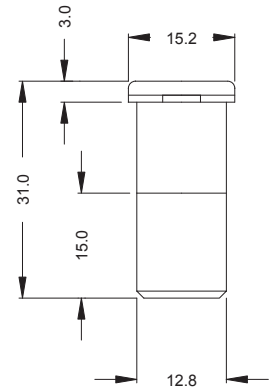

Fuse Links - Female Type

RoHS

Part No. **1508** series

- For Japanese Car Use
- Fuses Are Color-Coded For Easy Amperage Identification
- Female Terminations

Scale: mm

Specifications

Opening Time / Pre-arcing Time:

In	1.1 In	2.0 In		3.0 In		5.0 In	
		Min.	Max.	Min.	Max.	Min.	Max.
20-120A	> 4 Hours	5 s	100 s	0.5 s	15 s	-	3 s

Ordering Information:

Part Number	Amperage (A)	Voltage (VDC)	Body Color
15082200400	20 A	32 V	○ White
15082300400	30 A	32 V	● Pink
15082400400	40 A	32 V	● Green
15082500400	50 A	32 V	● Red
15082600400	60 A	32 V	● Yellow
15082700400	70 A	32 V	● Brown
15082800400	80 A	32 V	● Black
15083100400	100 A	32 V	● Blue
15083120400	120 A	32 V	● Gray