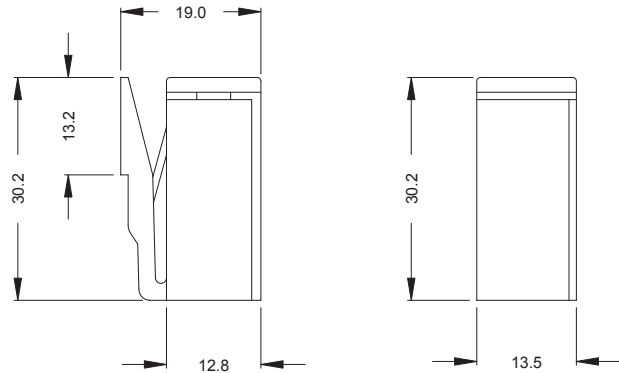

Fuse Links - Mini Hook Type

RoHS

Part No. **1507** series

- For Nissan Car
- Fuses Are Color-Coded For Easy Amperage Identification
- Female Terminations, Locking Tab

Scale: mm

Specifications

Opening Time / Pre-arcing Time:

In	1.1 In	2.0 In		3.0 In		5.0 In	
20-100A	> 4 Hours	Min.	Max.	Min.	Max.	Min.	Max.
		5 s	100 s	0.5 s	15 s	-	3 s

Ordering Information:

Part Number	Ampere (A)	Voltage (VDC)	Body Color
15072200400	20 A	32 V	○ White
15072250400	25 A (*)	32 V	● Brown
15072300400	30 A (*)	32 V	● Green
15072400400	40 A	32 V	● Light Green
15072500400	50 A	32 V	● Red
15072600400	60 A	32 V	● Yellow
15072700400	70 A	32 V	● Light Brown
15072800400	80 A	32 V	● Black
15073100400	100 A	32 V	● Blue