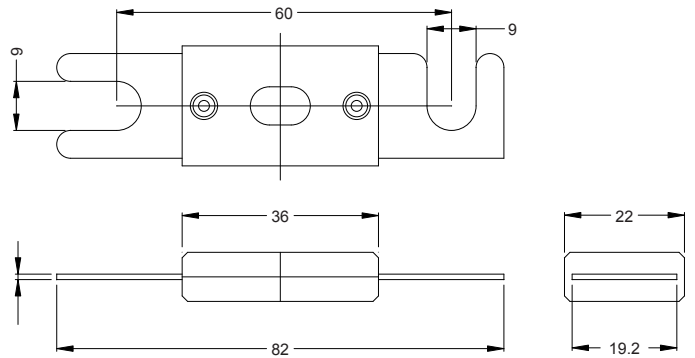

Fuse Strips With Housing

Part No. **1506** series

- For High Performance And High Power Audio Systems, Also Use For Lift Trucks And Other Battery Operated Systems
- Body Material: Bakelite
- Metal Element: Brass / Copper With Gold Plating

Option: Metal Element Without Gold Plating Available Part No. **1547** Series

Scale: mm

Specifications

Opening Time / Pre-arcing Time:

| In | 1.1 In | 1.5 In | | 2.2 In | | 2.5 In | | 4.0 In | |
|---------|-----------|--------|------|--------|------|--------|------|--------|------|
| | | Min. | Max. | Min. | Max. | Min. | Max. | Min. | Max. |
| 60-500A | > 4 Hours | 3600 s | - | - | 60 s | 0.8 s | 10 s | 0.2 s | 2 s |

Ordering Information:

| Part No. | Ampere (A) | Voltage (VDC) |
|-------------|------------|---------------|
| 15062600200 | 60 A | 32 V |
| 15062800200 | 80 A | 32 V |
| 15063100200 | 100 A | 32 V |
| 15063125200 | 125 A | 32 V |
| 15063130200 | 130 A | 32 V |
| 15063150200 | 150 A | 32 V |
| 15063175200 | 175 A | 32 V |
| 15063200200 | 200 A | 32 V |
| 15063225200 | 225 A | 32 V |
| 15063275200 | 275 A | 32 V |
| 15063300200 | 300 A | 32 V |
| 15063325200 | 325 A | 32 V |
| 15063350200 | 350 A | 32 V |
| 15063400200 | 400 A | 32 V |
| 15063425200 | 425 A | 32 V |
| 15063500200 | 500 A | 32 V |

Ordering Information: Element Without Gold Plating

| Part No. | Ampere (A) | Voltage (VDC) |
|-------------|------------|---------------|
| 15472600200 | 60 A | 32 V |
| 15472800200 | 80 A | 32 V |
| 15473100200 | 100 A | 32 V |
| 15473125200 | 125 A | 32 V |
| 15473130200 | 130 A | 32 V |
| 15473150200 | 150 A | 32 V |
| 15473175200 | 175 A | 32 V |
| 15473200200 | 200 A | 32 V |
| 15473225200 | 225 A | 32 V |
| 15473275200 | 275 A | 32 V |
| 15473300200 | 300 A | 32 V |
| 15473325200 | 325 A | 32 V |
| 15473350200 | 350 A | 32 V |
| 15473400200 | 400 A | 32 V |
| 15473425200 | 425 A | 32 V |
| 15473500200 | 500 A | 32 V |